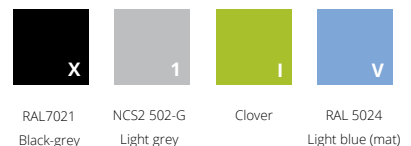

STANDARD

OPTIONAL