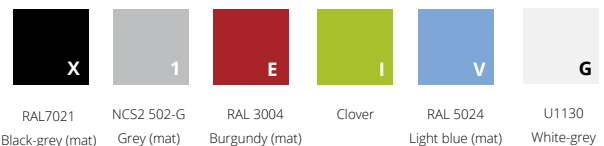

Frame + ABS edge band

Height adjustable leg