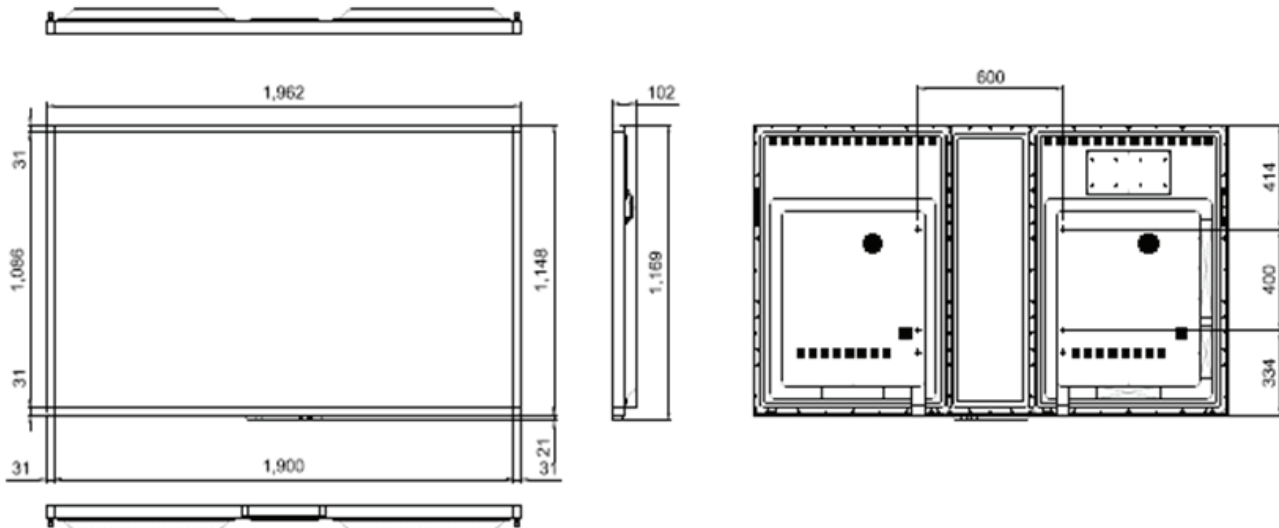

Model type	i3TOUCH P8404 T10 4K
	84"
Display Ratio	16:09
Native resolution	3840 x 2160
Brightness	350cd/m2
Contrast ratio	1600:1
Response time	5 ms
Inputs	VGA x 1 PC AUDIO TOUCH USB Media USB HDMI FHD x2, HDMI UHD x1 DisplayPort x 1 DVI Speaker out: 2 x mini jack
Communication port	RS232 x 1
Sound bar	speakers: 2 x 10W - USB x 2
Power supply	standby power<1W complete power consumption≤435W
OPS slot	slot included, OPS pc not included
VESA Mount (W X H)	600 x 400 mm
Vesa mount for mini pc	10x10cm
Anti-collision tempered glass	Yes
Screen area	1860 (W) x 1046 (H) mm
Outside dimensions	1962 (W) x 1148 (H) x 102 (D)
Package	2180 (W) x 1350 (H) x 300 (D)
Net weight	93 kg
Total weight	100 kg

Touch technology

	V-Sense
Touch modus	finger and pen
Touch points	10 simultaneous touches (only in Windows 7 or later)
Tempered glass	4 mm
Resolution	8096 x 8096
Response speed	10 ms

Accessories	Power cable VGA cable HDMI cable Remote (incl. Battery) PEN x 2 User Manual Wall mount

Recommended Computer Configuration	CPU	min i3 processor
	RAM	>4G
	Hard disk	>100G
	Interface	USB2.0
	Screen resolution	1280*800

TECHNICAL DRAWING

AUTHORISED DISTRIBUTOR